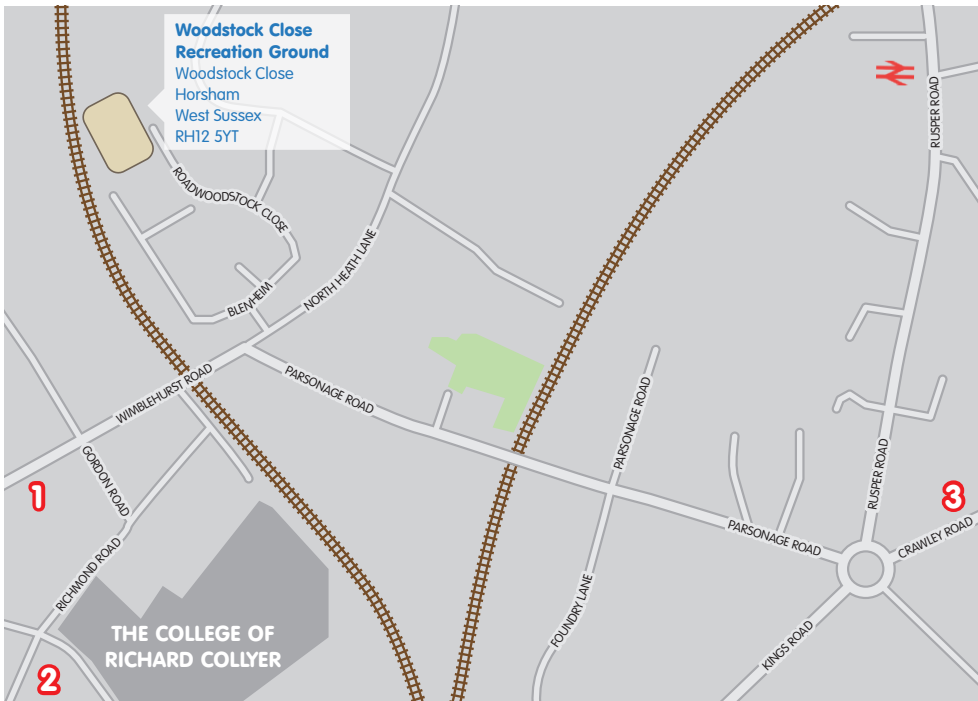

Club Colours :

Shirts: Blue & White vertical Stripes

Shorts: White

Socks: Blue with white trim

Horsham Sparrows FC look forward to hosting your team, please find all the matchday details you'll need detailed below;

1 From Worthing Direction:

From the A24 leave at the Junction AFTER the Broadbridge Heath flyover and head into Horsham on the B2237. Follow the road and take the left turn at the traffic lights (Opposite Smith & Westerns) into Wimblehurst Road. Follow the road and take the left turn at the mini roundabout then first left into Blenheim Road. Turn right and follow the road to the end – parking is on the left.

2 From Brighton:

Entering Horsham from the A281 proceed towards the town Centre. Once you have passed under the railway bridge turn right at the main junction. Keep in the right hand lane and turn right at the traffic light (before the road goes under the office building ahead). Follow the road toward Horsham Station and take the left at the roundabout into Hurst Road. Take the second right turning directly after Collyers College into Richmond round and follow this to the T junction. Turn right into Wimblehurst Road. Follow the road and take the left turn at the mini roundabout then first left into Blenheim Road. Turn right and follow the road to the end – parking is on the left.

3 From Crawley:

From the A264 take the left turning off the roundabout following the signs to Horsham. At the traffic lights turn right into Crawley Road and follow all the way through Roffey until you reach a roundabout. Take the 3rd exit into Parsonage Road, go over the level crossing then turn right at the mini roundabout. Take the first left into Blenheim Road. Turn right and follow the road to the end – parking is on the left.

1 From Guildford:

From the A281 turn onto the A24 at the Broadbridge Heath Junction and head north taking the last exit at the next junction on to the B2237. Follow the road and take the left turn at the traffic lights (Opposite Smith & Westerns) into Wimblehurst Road. Follow the road and take the left turn at the mini roundabout then first left into Blenheim Road. Turn right and follow the road to the end – parking is on the left. **Please note** – Sat nav directions may take you on an alternative route

When parking: PLEASE PARK CONSIDERATELY AS THE PITCH IS LOCATED IN A RESIDENTIAL AREA.

Respect

At Horsham Sparrows Football Club we fully support the FA's Respect Campaign and expect the Respect Code of Conduct to be followed by Coaches, Spectators and Players when they participate in any of the football related events we are involved in.

www.horshamsparrows.co.uk